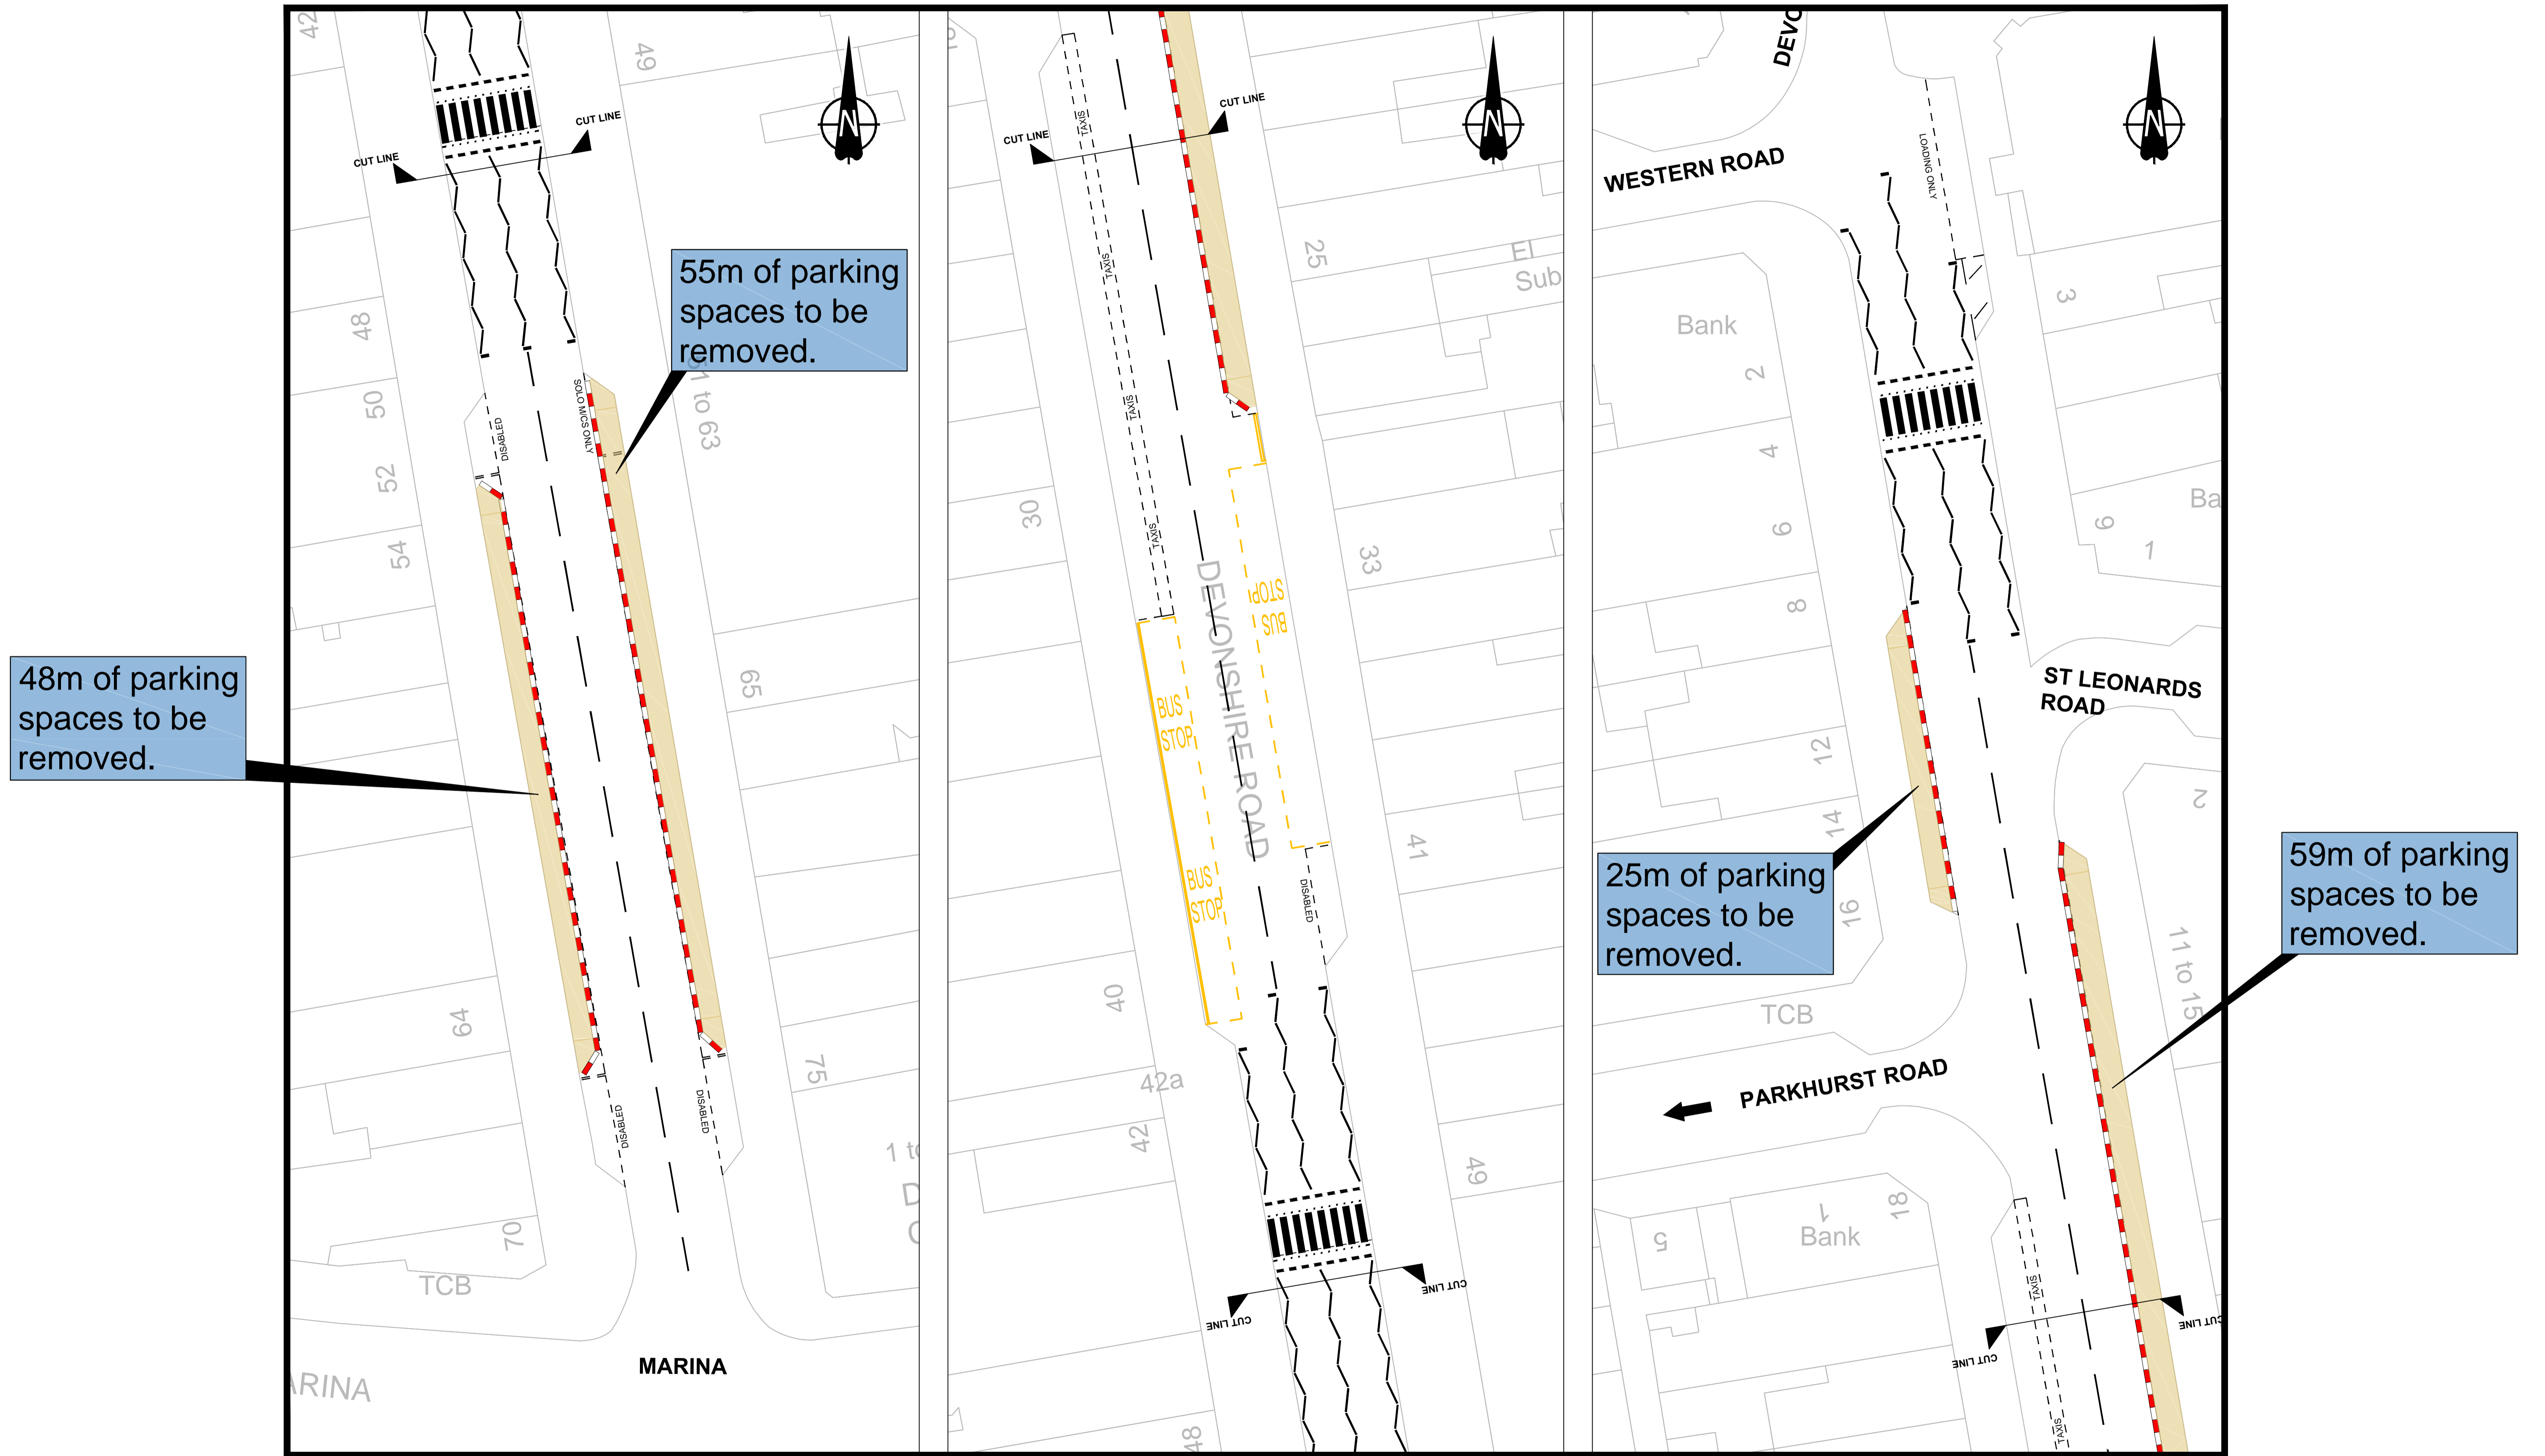

Devonshire Road, Bexhill Proposed Temporary Measures

KEY

Proposed temporary barrier

Parking removal / footway widening