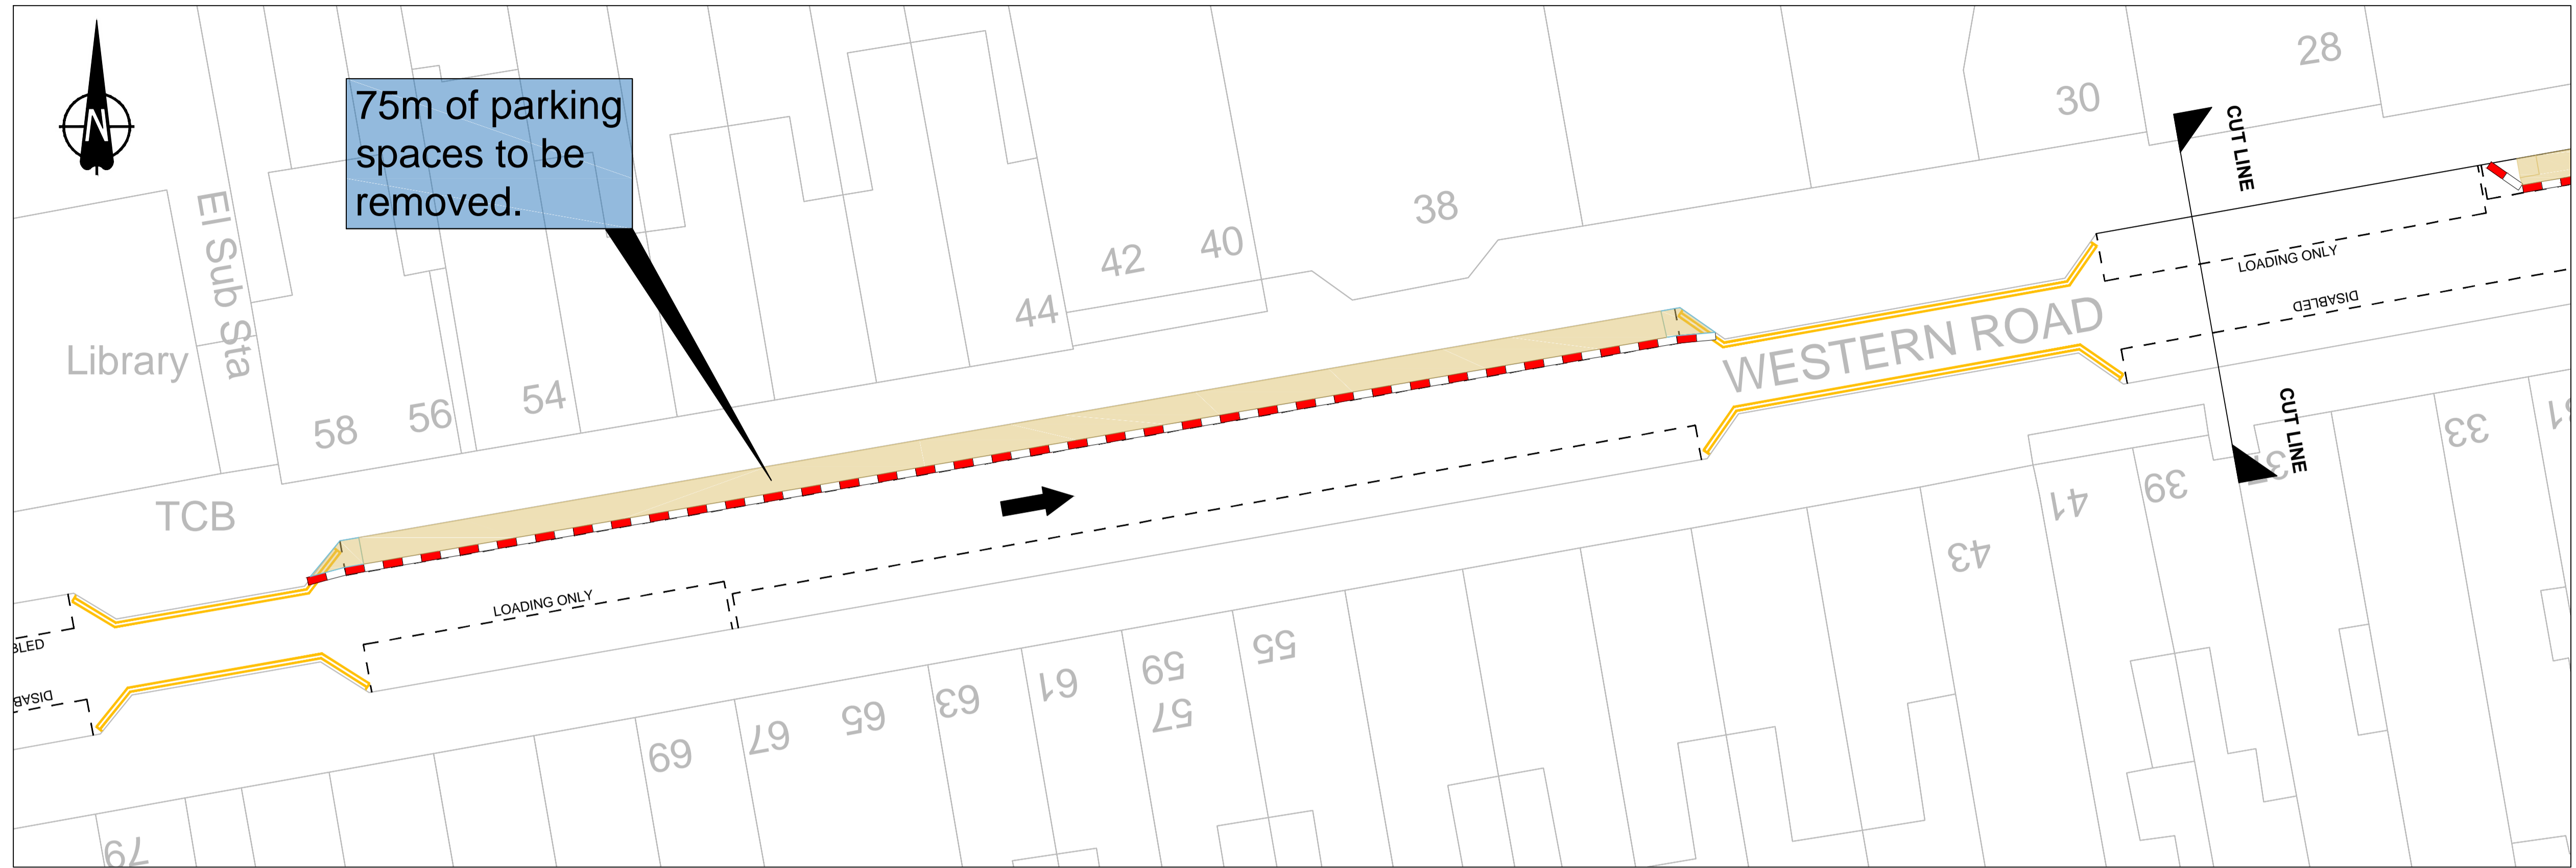

Western Road, Bexhill Proposed Temporary Measures

KEY

Proposed temporary barrier

Parking removal / footway widening