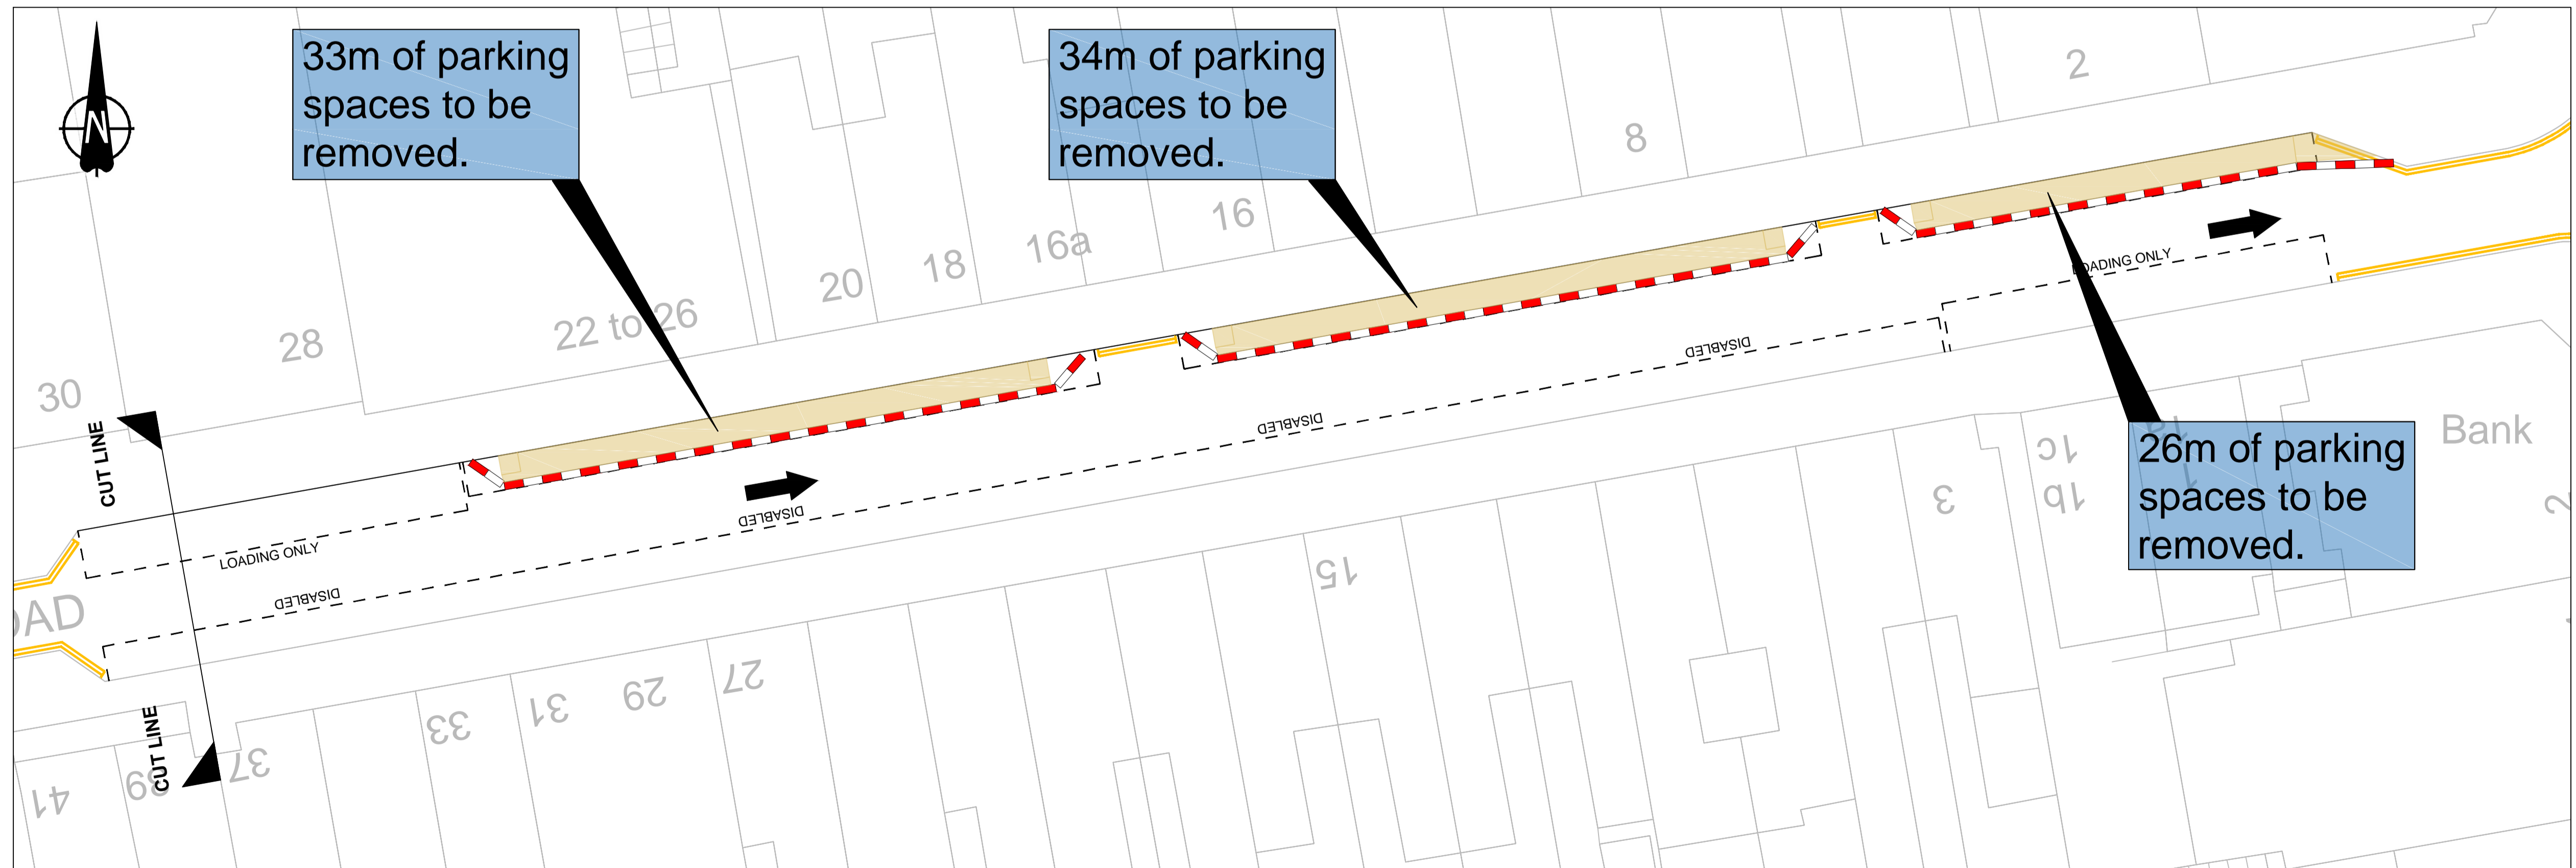

Western Road, Bexhill Proposed Temporary Measures

KEY

Proposed temporary barrier

Parking removal / footway widening