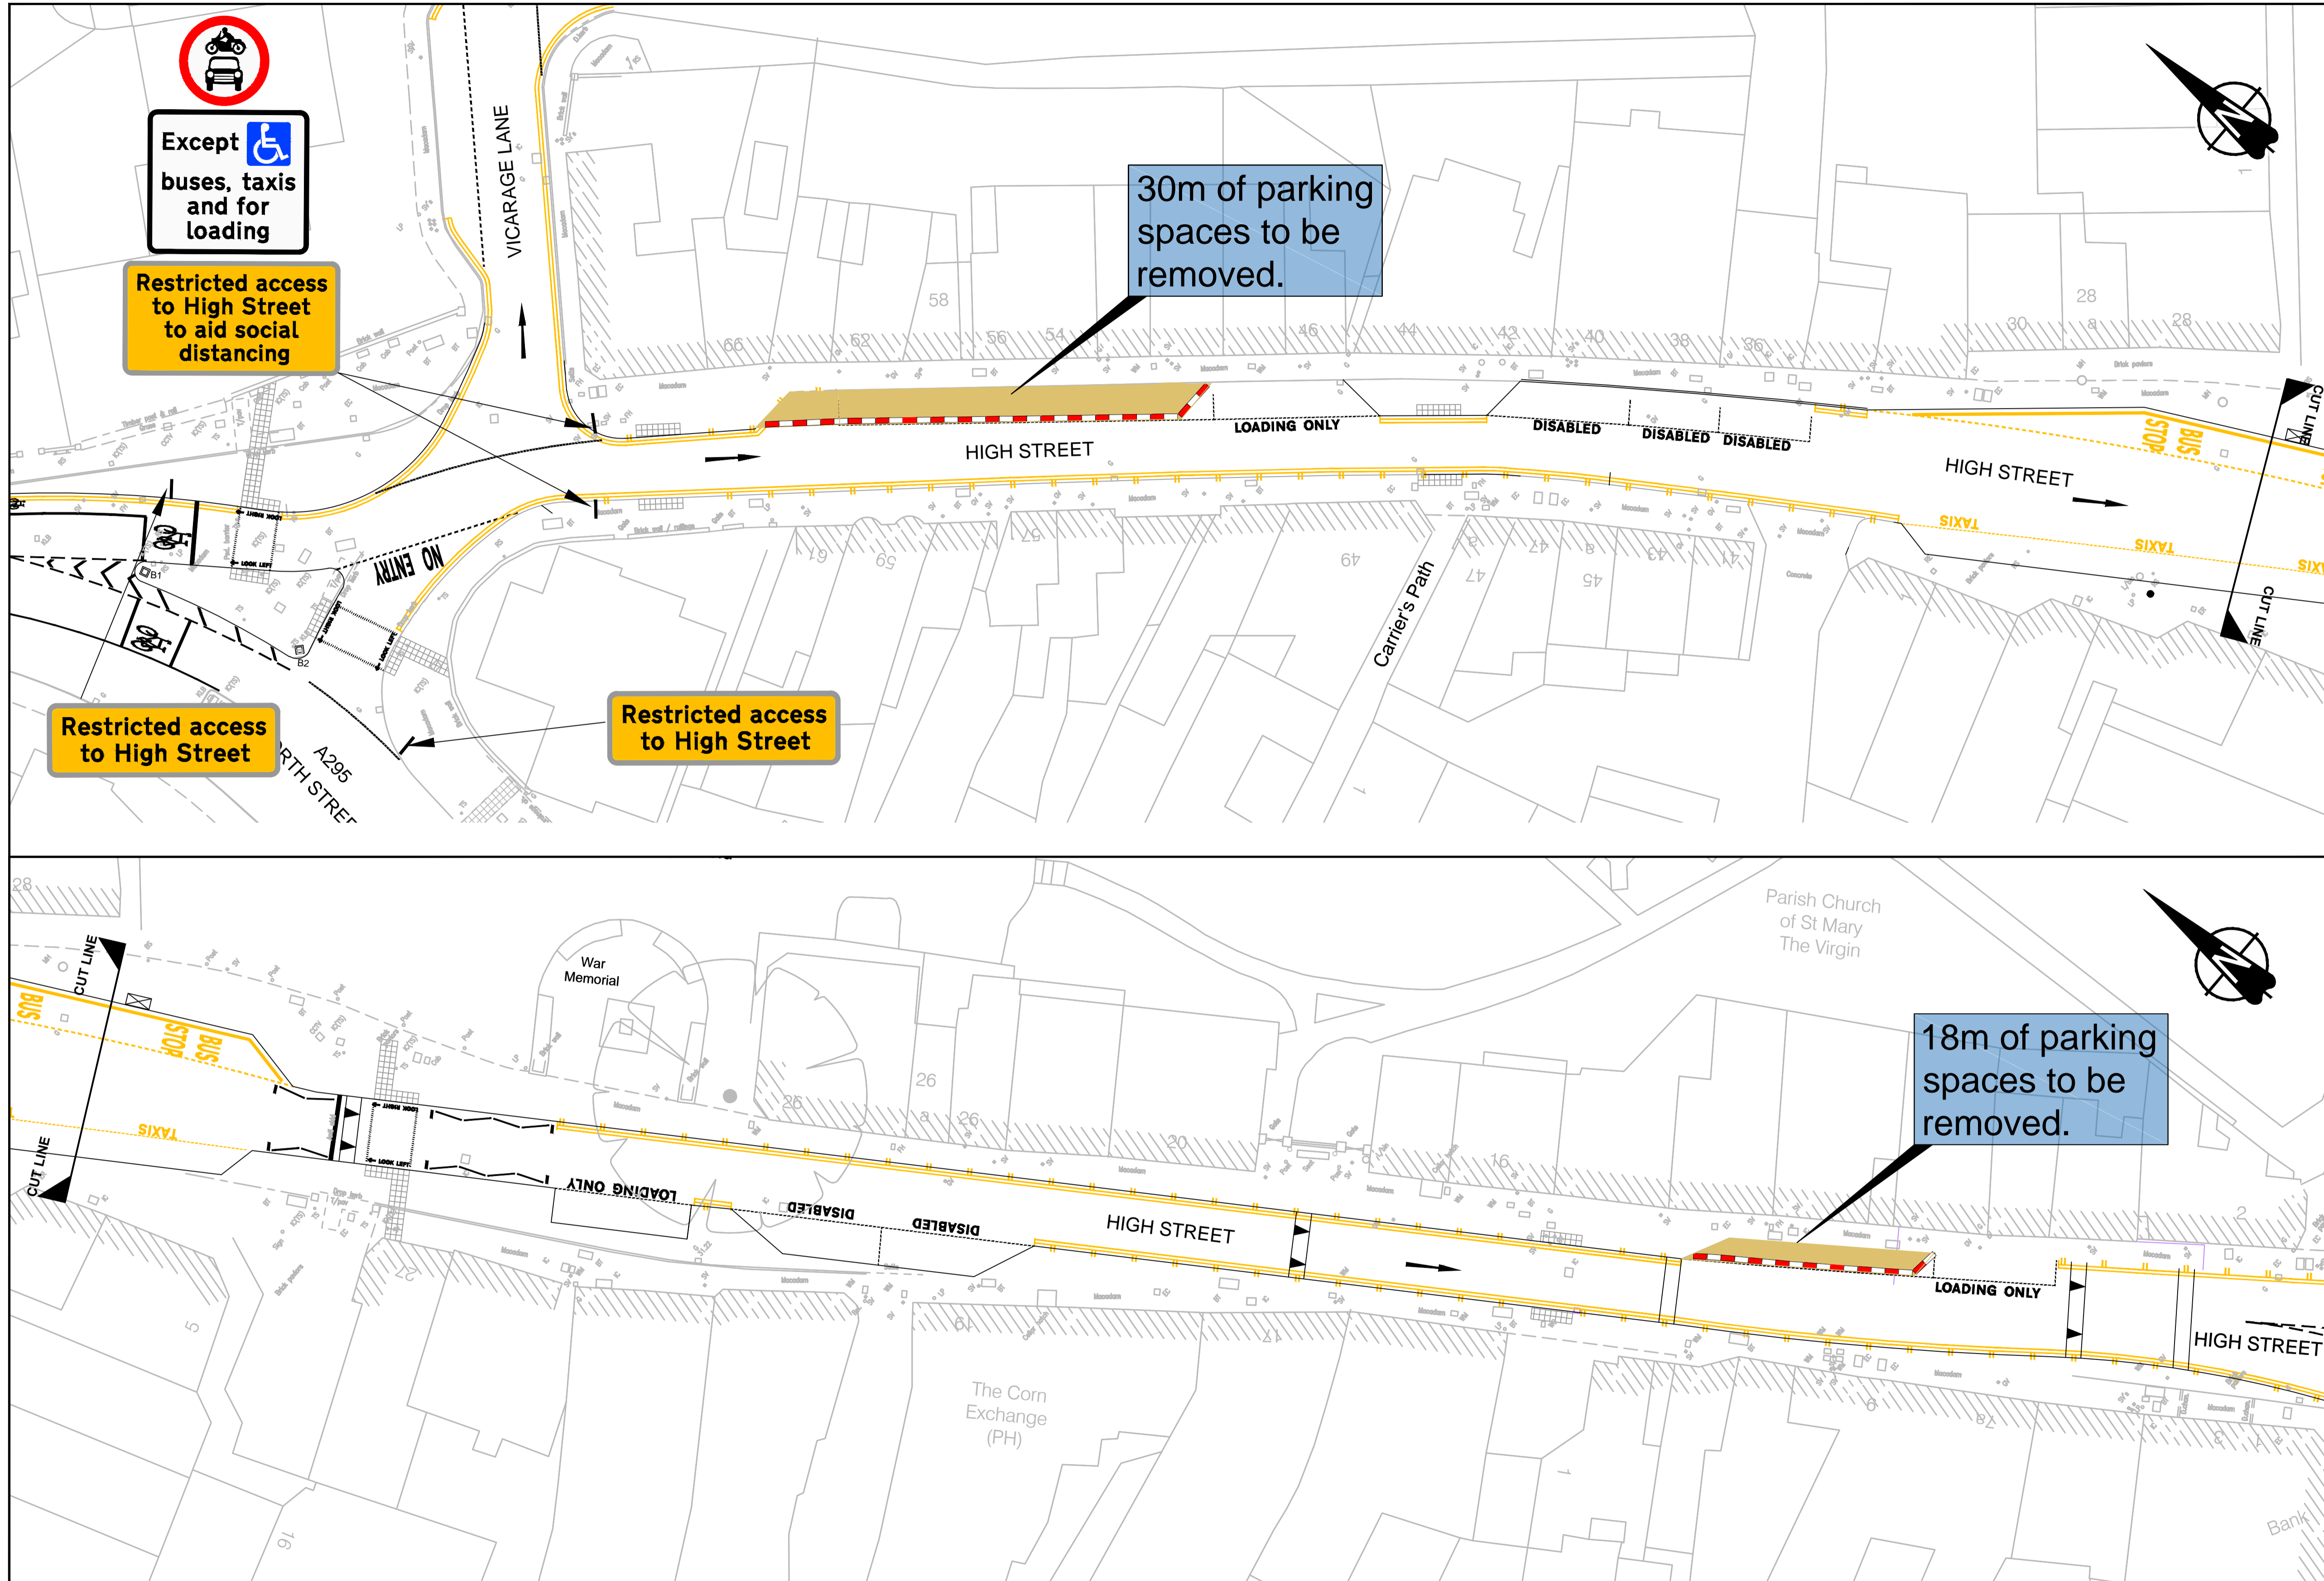

Hailsham High Street Proposed Temporary Measures

Except  buses, taxis and for loading

Restricted access to High Street to aid social distancing

30m of parking spaces to be removed.

Restricted access to High Street

Restricted access to High Street

18m of parking spaces to be removed.