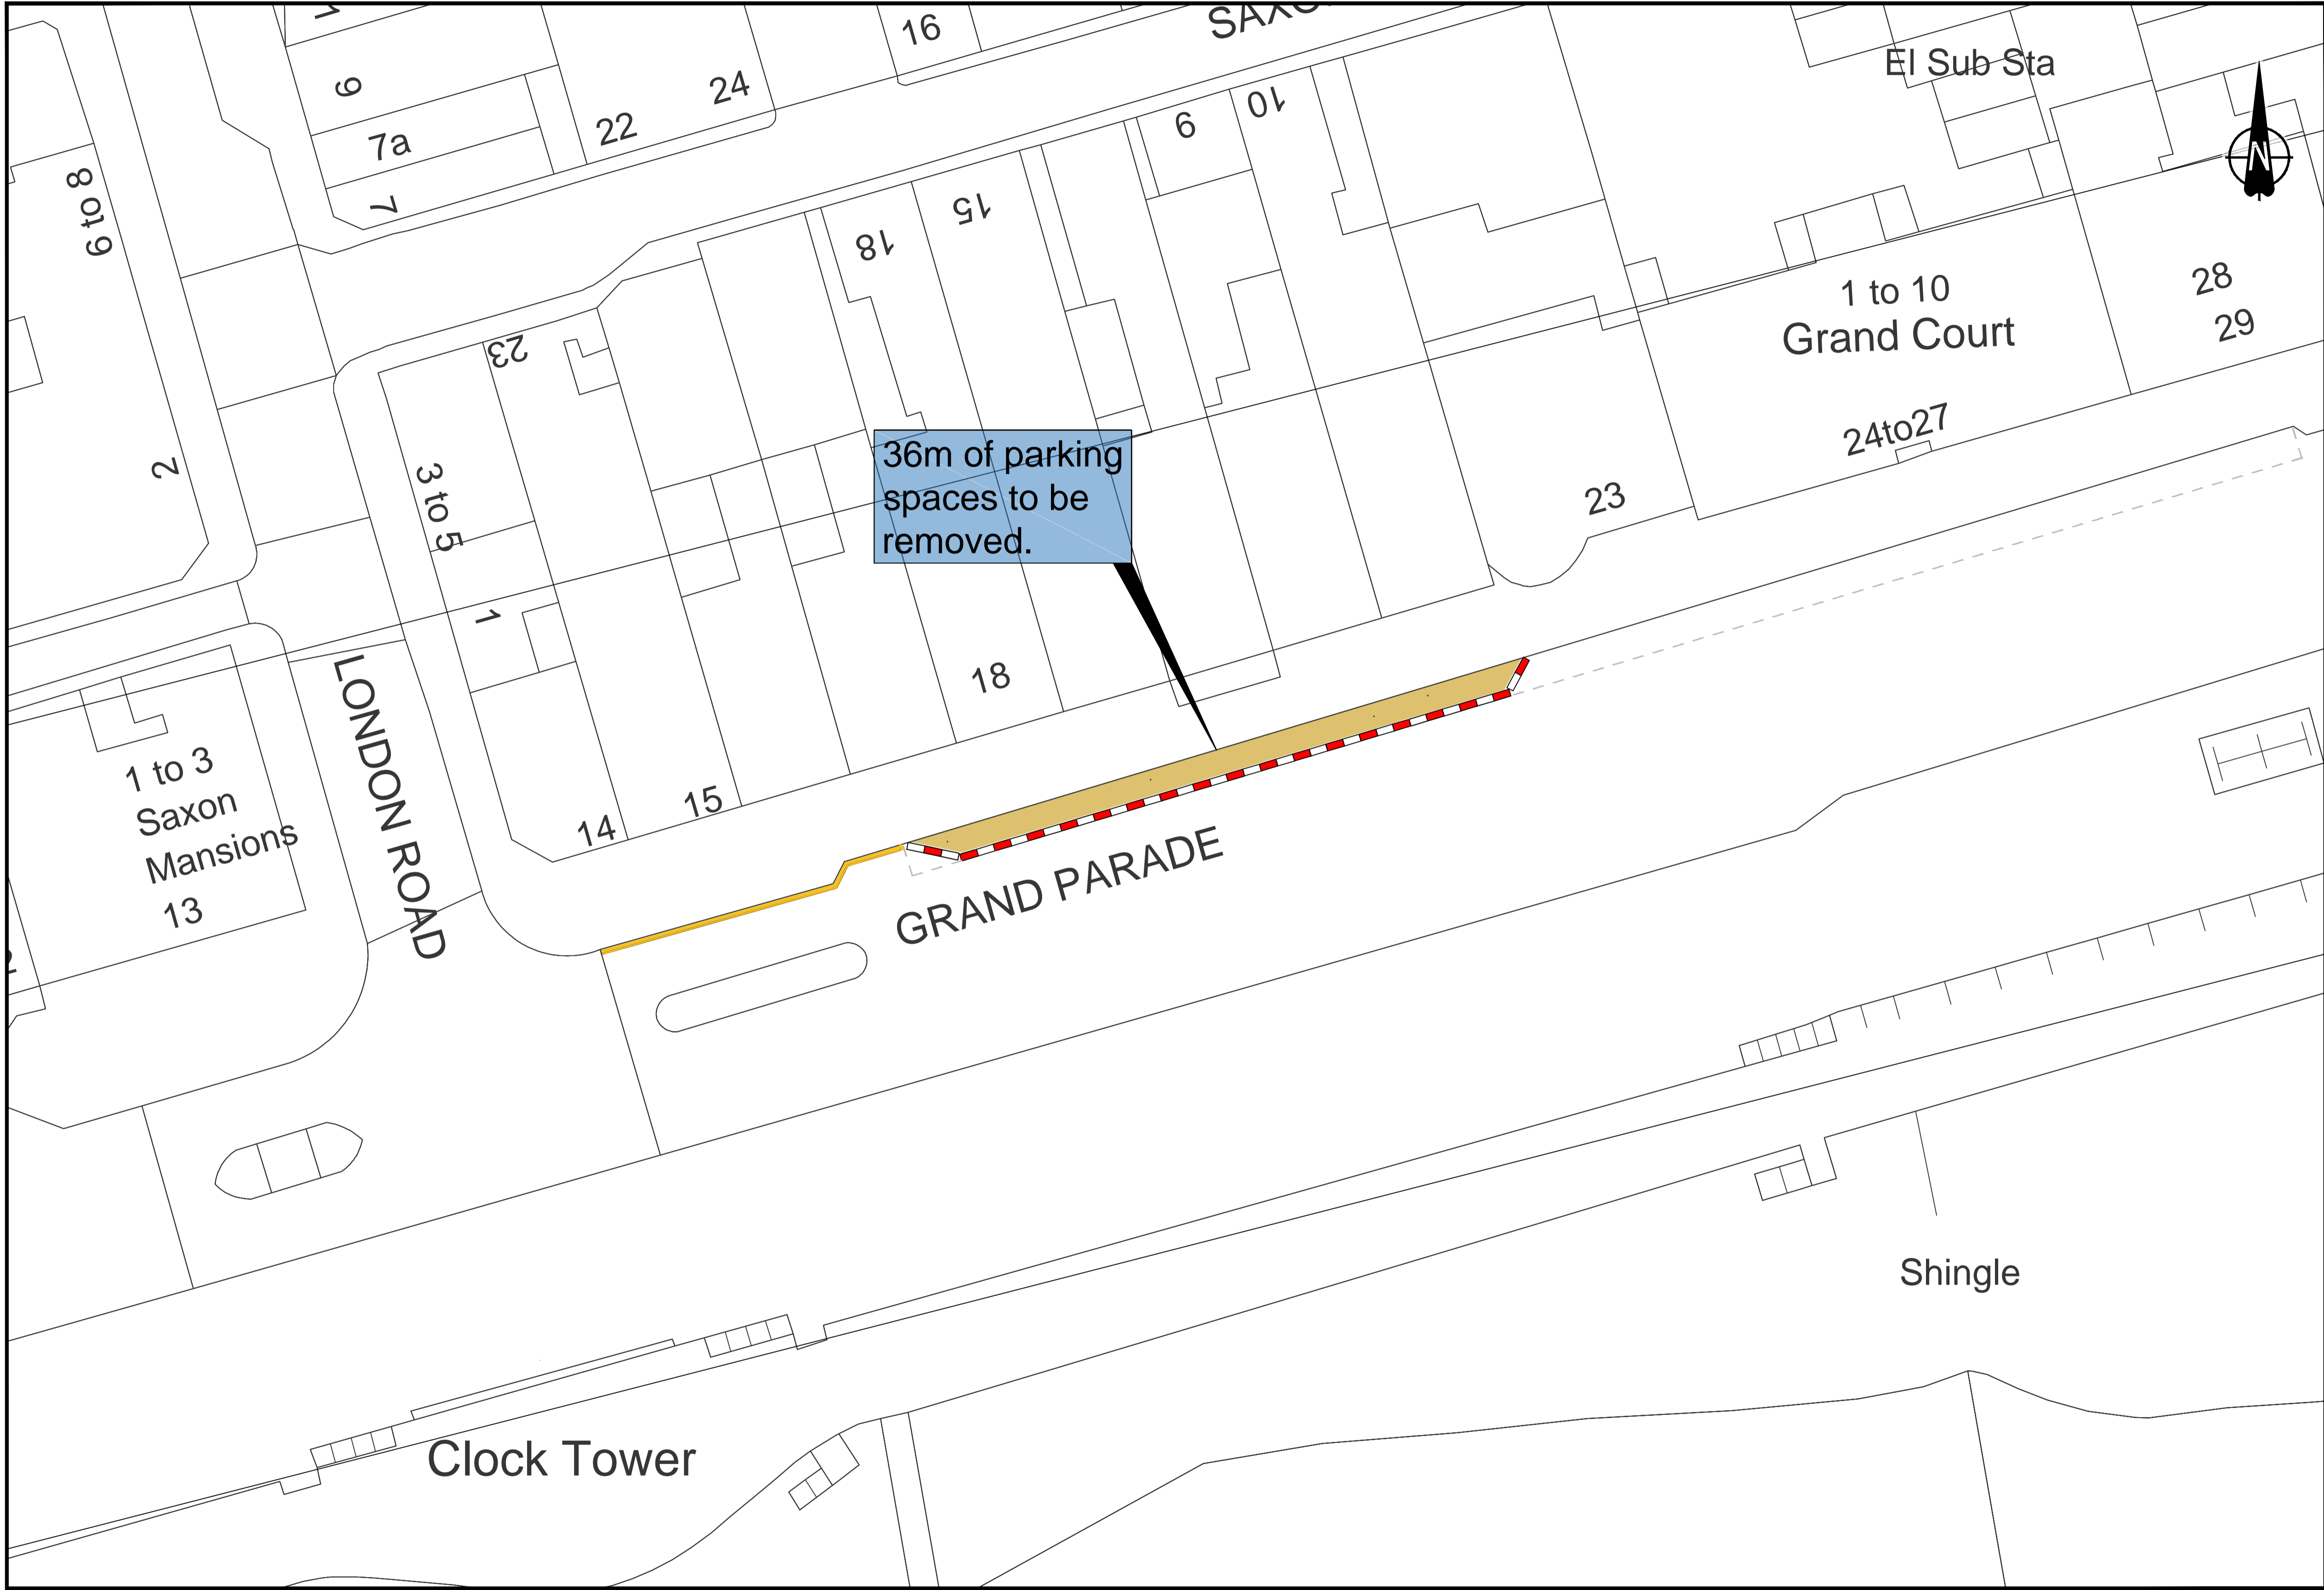

Grand Parade, Hastings Proposed Temporary Measures

KEY

 Proposed temporary barrier

 Parking removal / footway widening

Not to scale