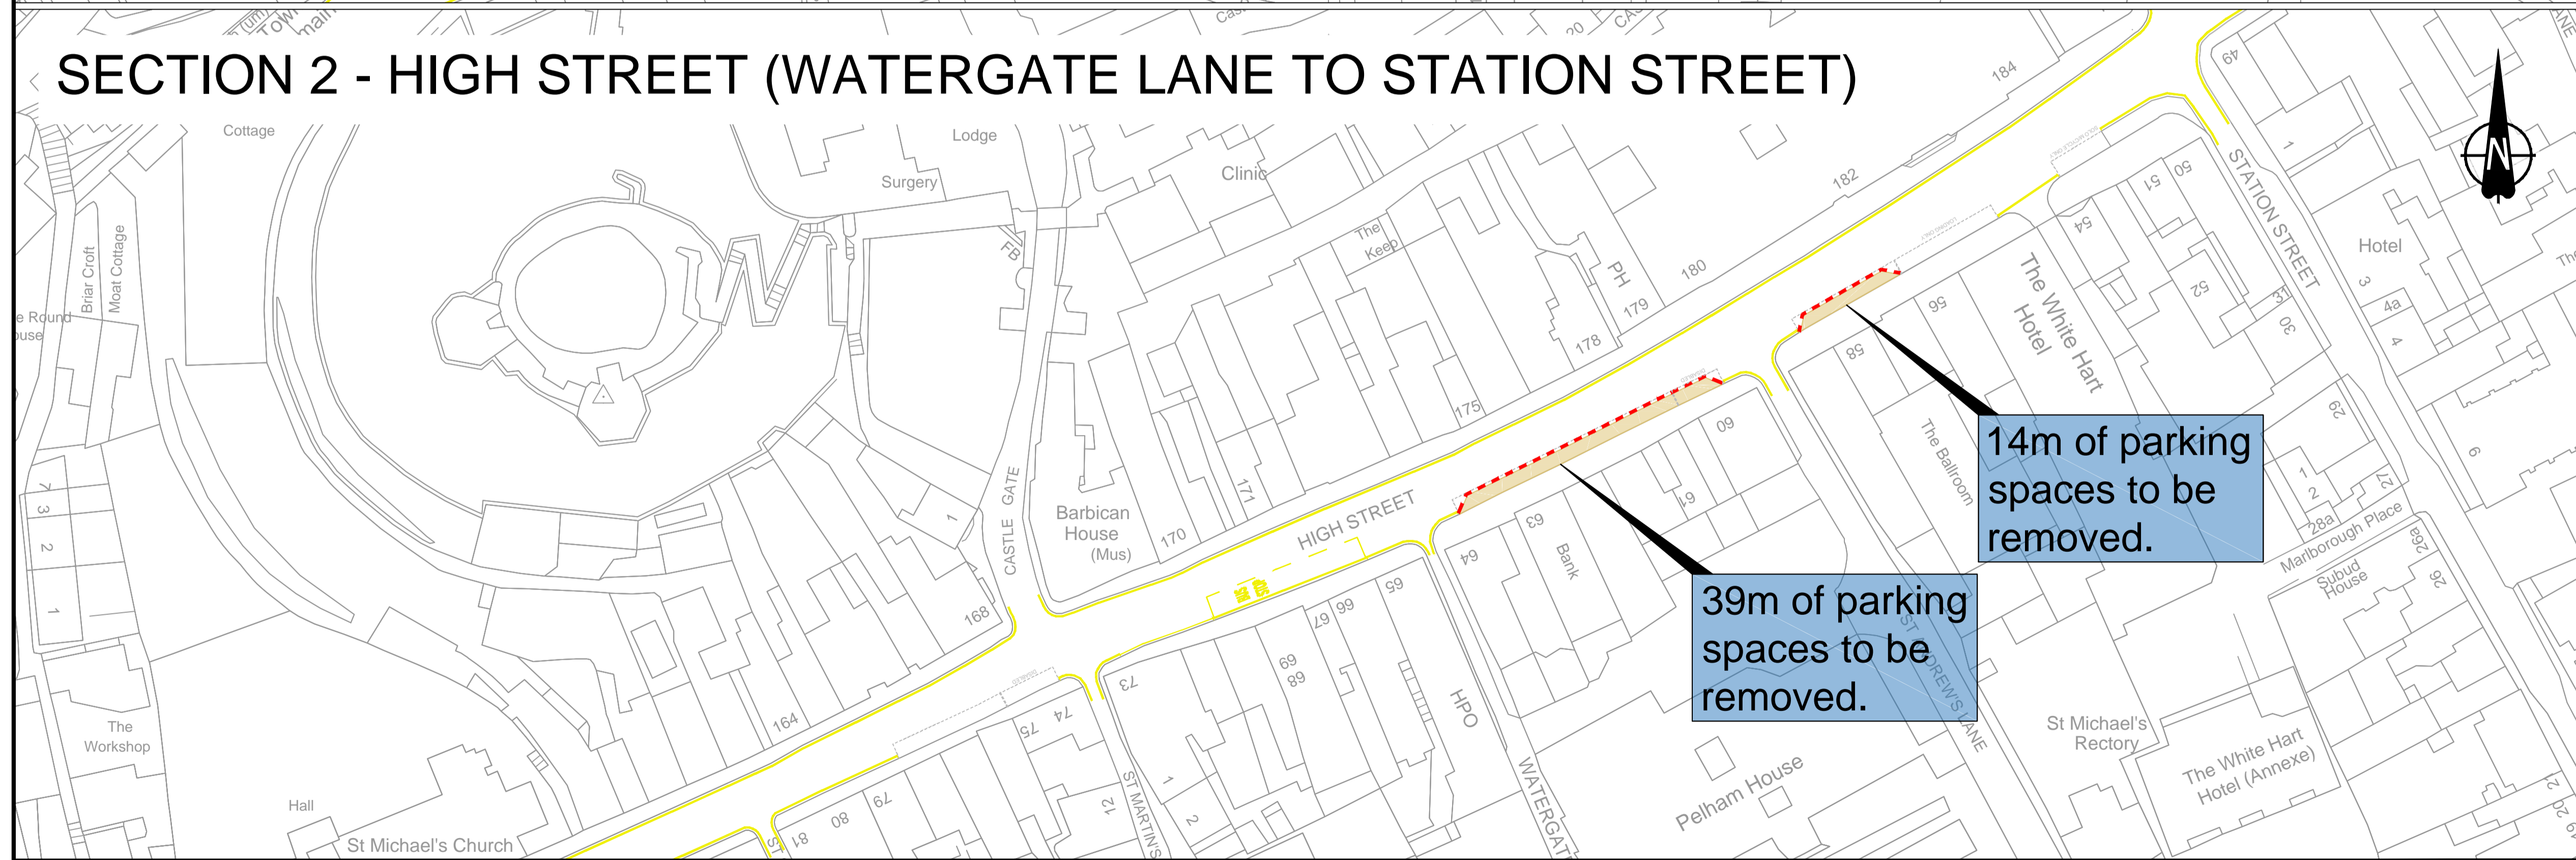

High Street, Lewes Proposed Temporary Measures

KEY

Proposed temporary barrier

Parking removal / footway widening