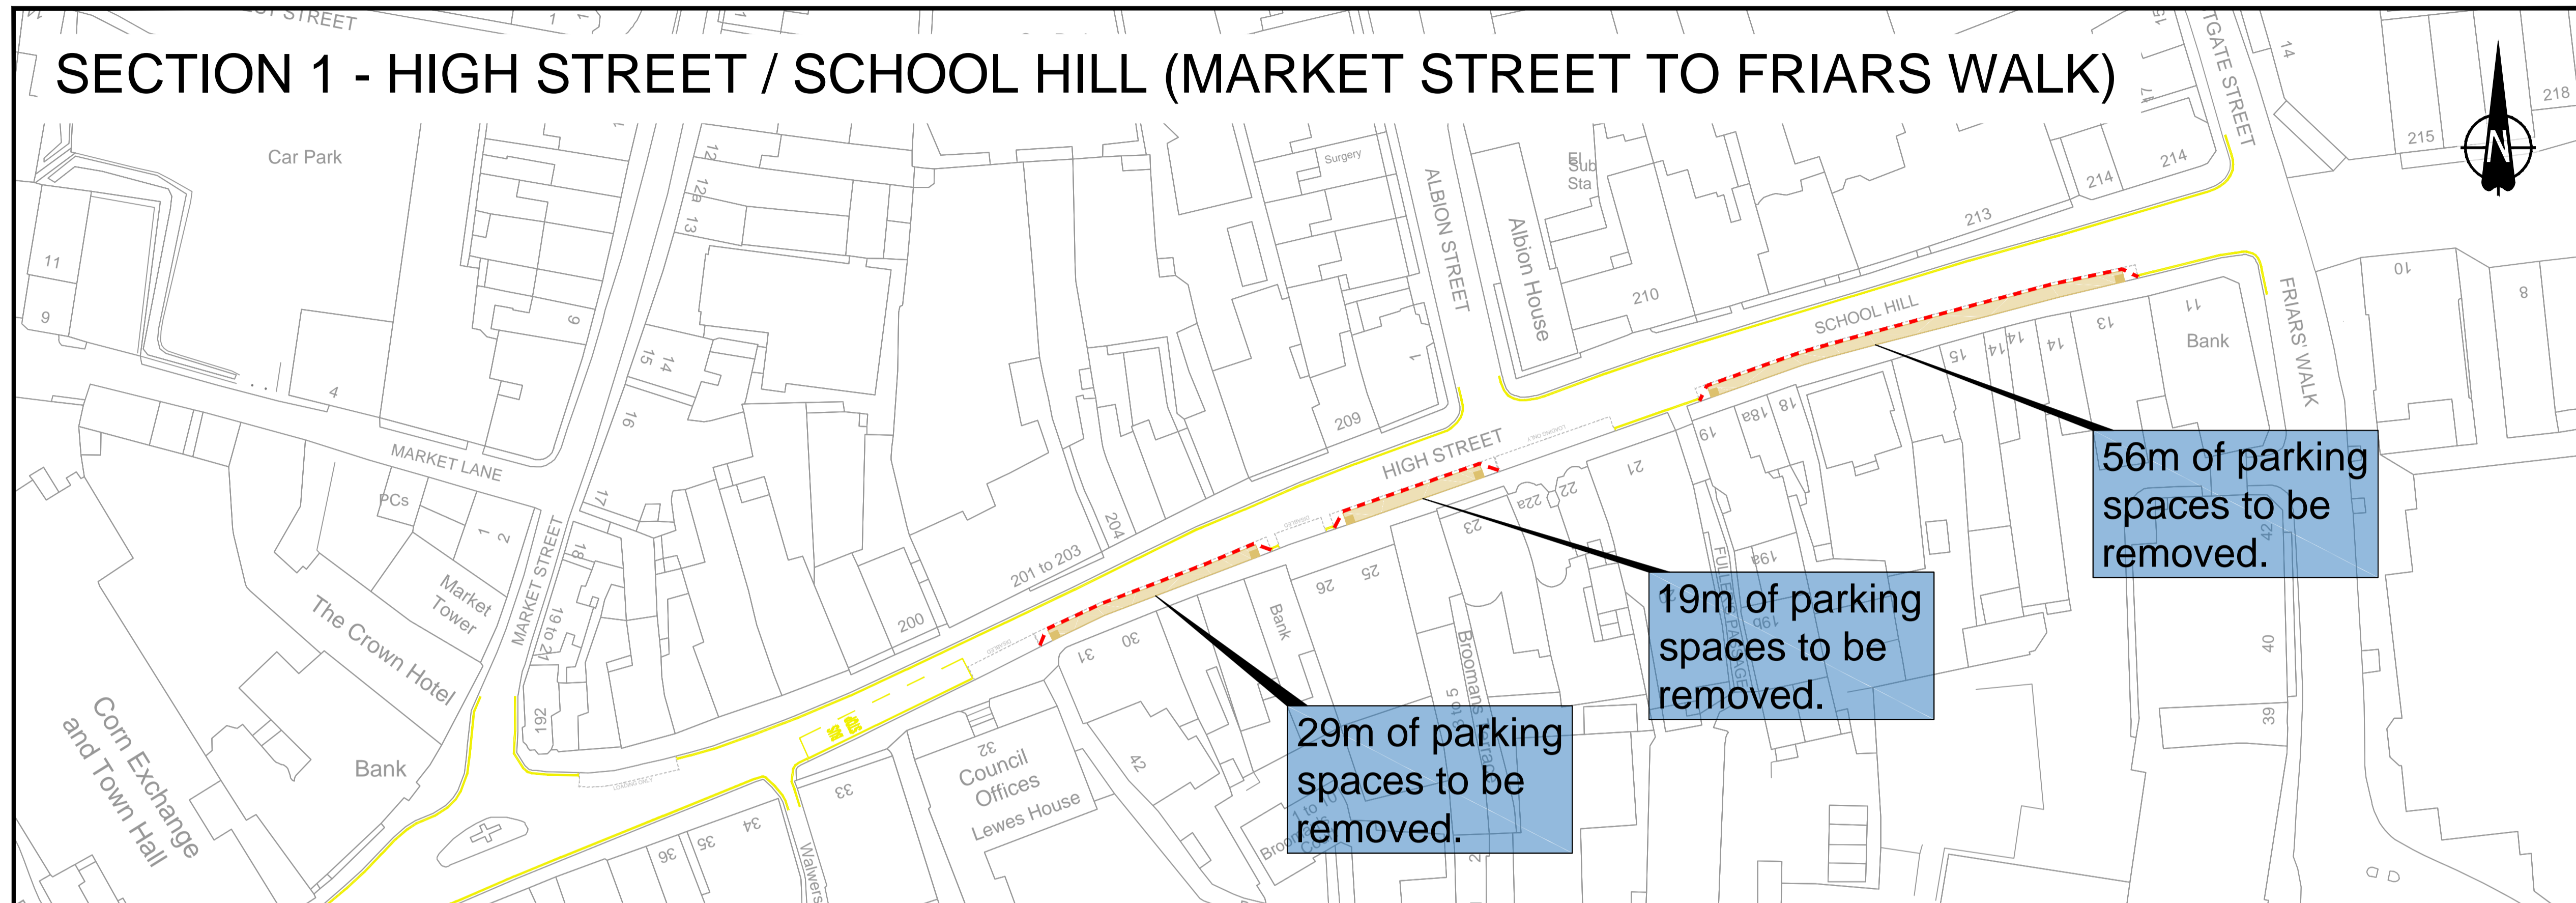

High Street, Lewes Proposed Temporary Measures

KEY

Proposed temporary barrier

Parking removal / footway widening