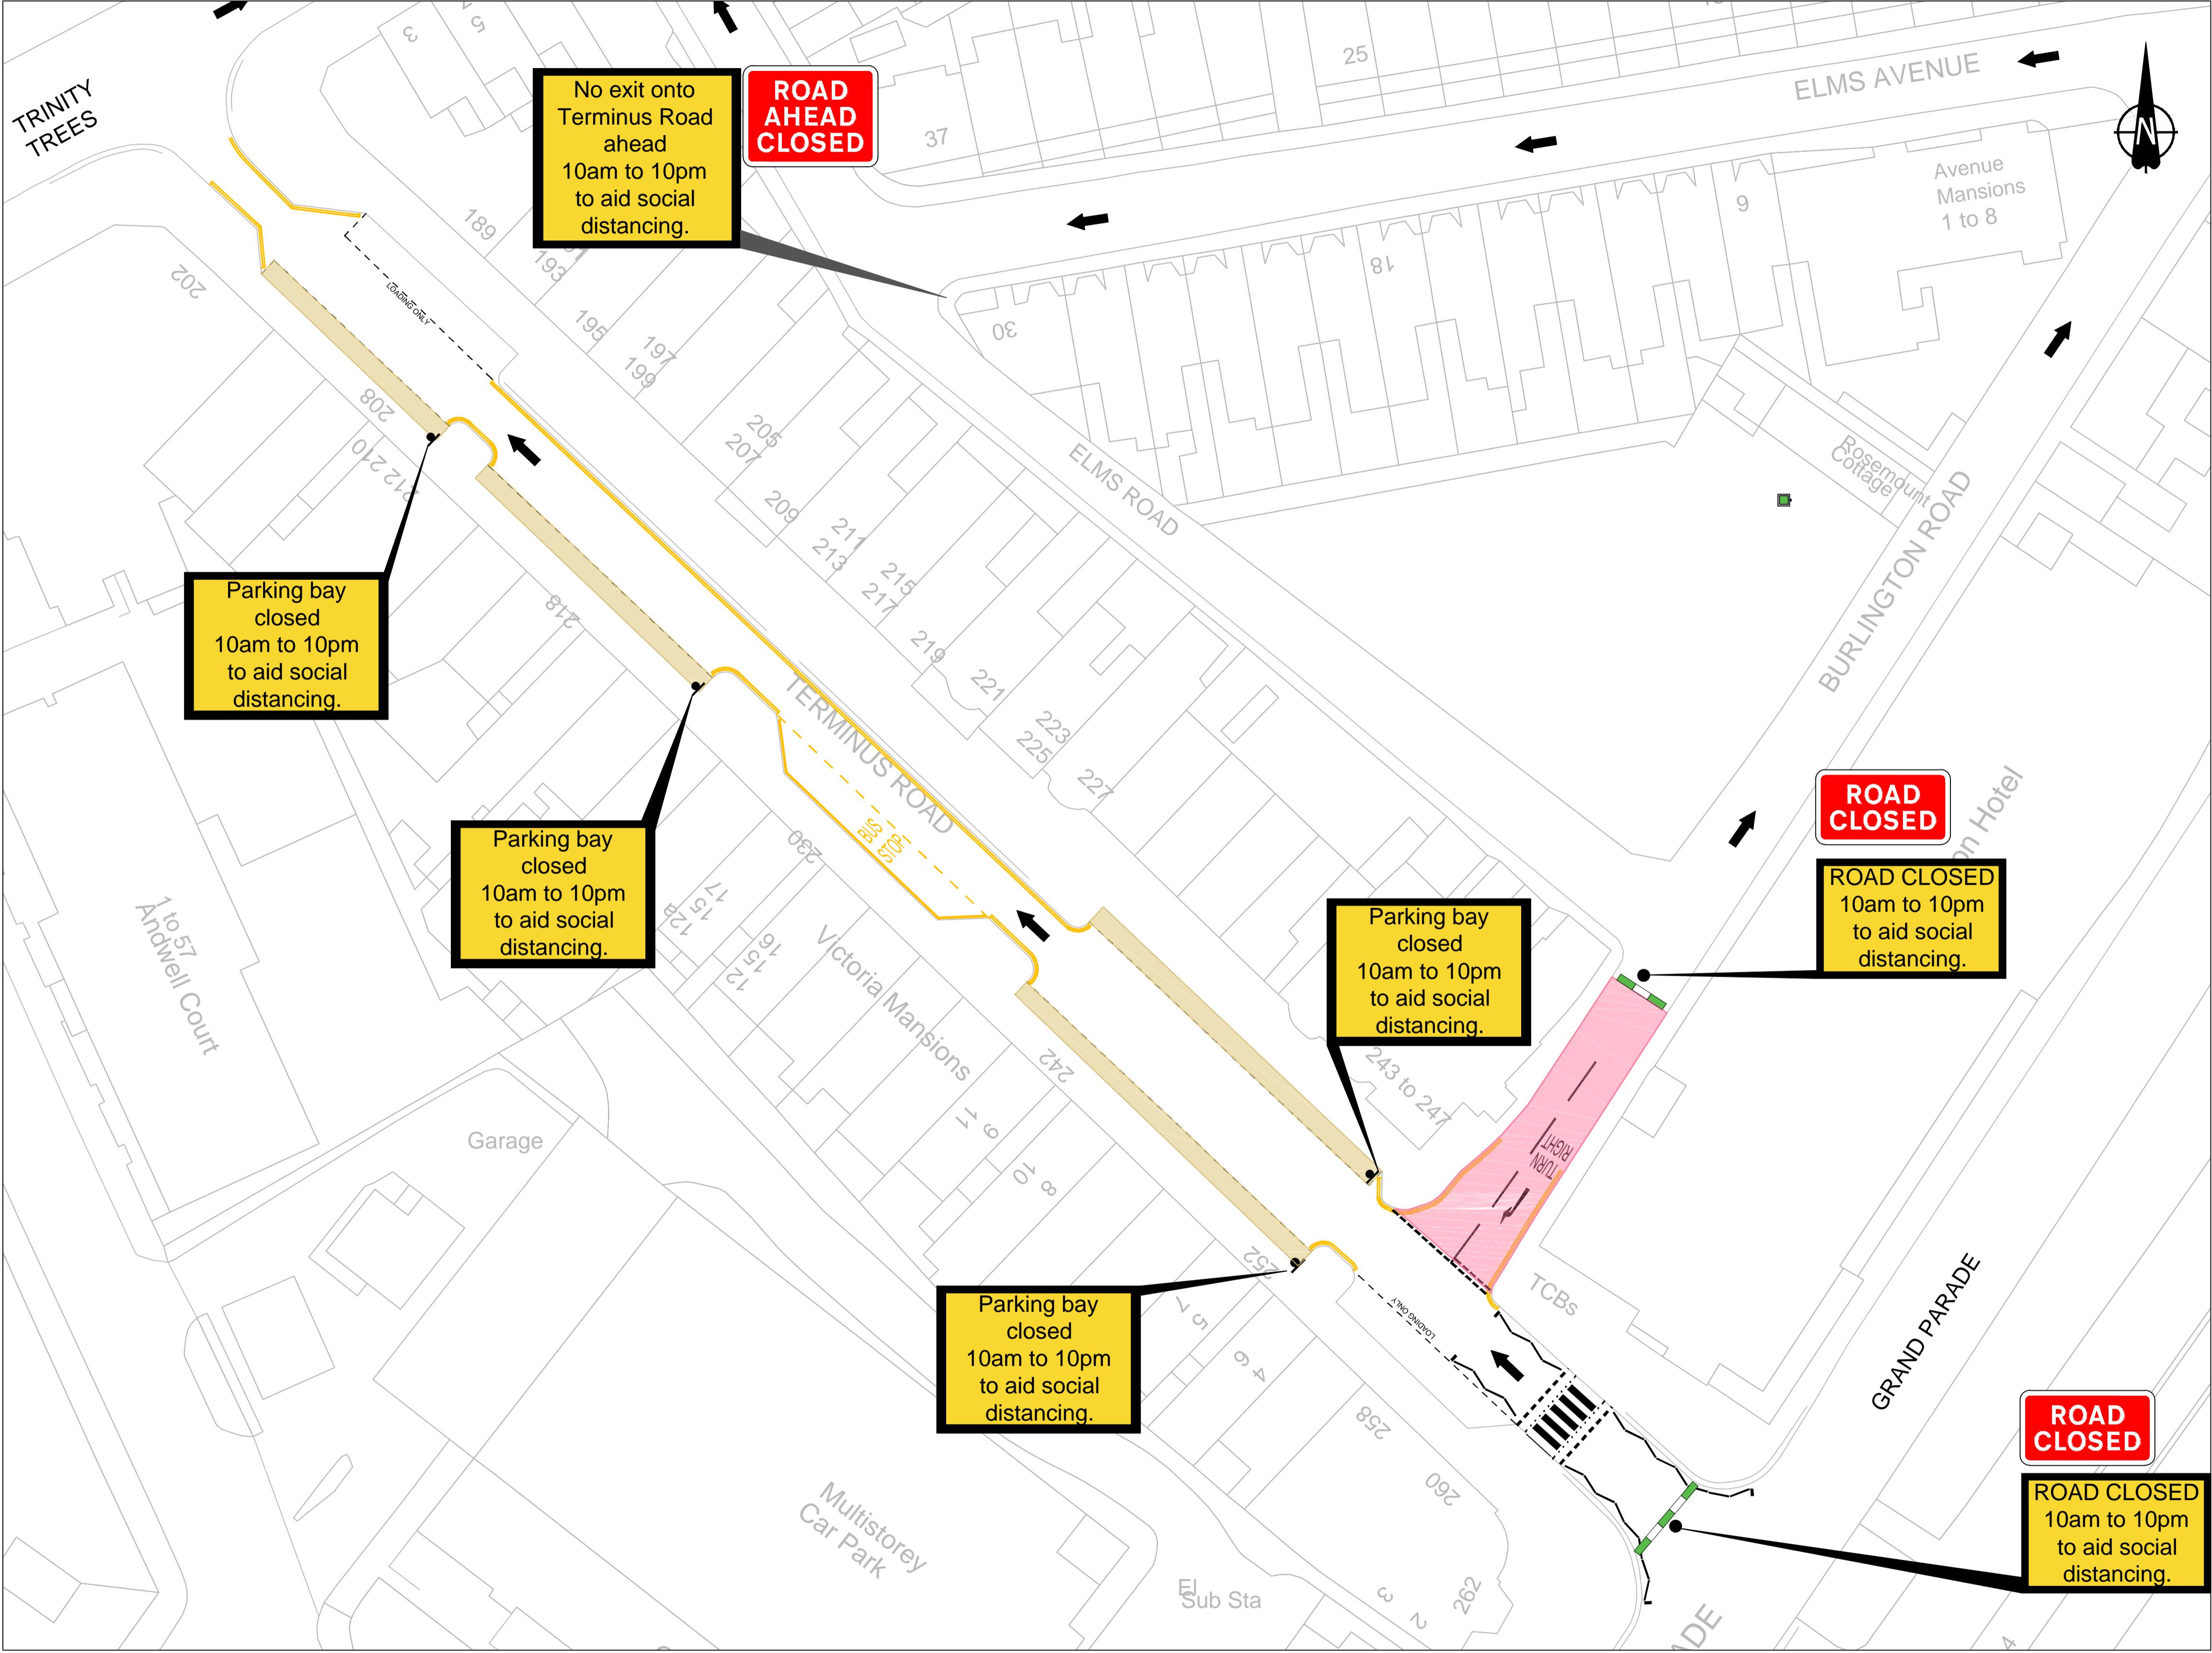

Terminus Road, Eastbourne Proposed Temporary Measures

KEY

-  Temporary barrier to close Terminus Road and Burlington Road 10am to 10pm. Barriers to be removed 10pm to 10am.
-  Existing on-street parking bay to be temporarily revoked 10am to 10pm.
-  Temporary closure of Burlington Road 10am to 10pm.
-  Existing one-way road showing direction of travel.
-  Proposed advisory sign.